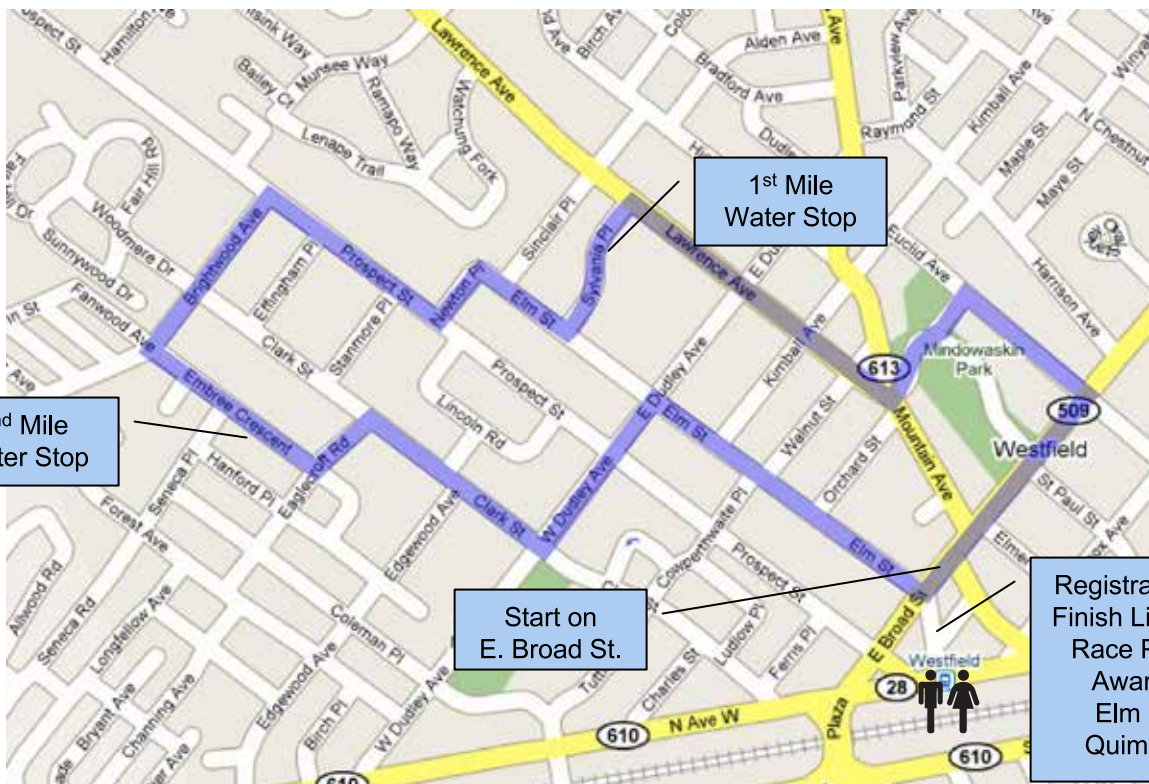

# 16th Annual Downtown Westfield 5K & Pizza Extravaganza

Wednesday • July 26, 2017  
7 p.m. • Westfield, NJ

**Pre Registration &  
Online Registration only!**  
Register at [PracticeHard.com](http://PracticeHard.com)

**Rain or Shine**

PRESENTING SPONSOR

Horizon Blue Cross Blue Shield of New Jersey

**Tech Shirt and B-Tag pickup**  
5:00 p.m.

**Race Starts**  
7:00 p.m.

**Awards Ceremony**  
7:45 p.m.

**Parking** on-street and in lots will be free after 3pm on race day. Parking is also free at the North and South Ave. Train Station Parking Lots.

**2017 Race Course (USATF Certified):**

On E. Broad Street  
Left onto N. Euclid Avenue  
Left onto Park Drive through Mindowaskin Park  
Cross Mountain Avenue  
Right onto Lawrence Avenue  
Left onto Sylvania Place  
Right onto Elm Street  
Left onto Newton Place  
Right onto Prospect Street  
Left onto Brightwood Avenue  
Left onto Embree Crescent  
Left onto Eaglecroft Road  
Right onto Clark Street  
Left onto W. Dudley Avenue  
Right onto Elm Street  
Finish just past E. Broad Street