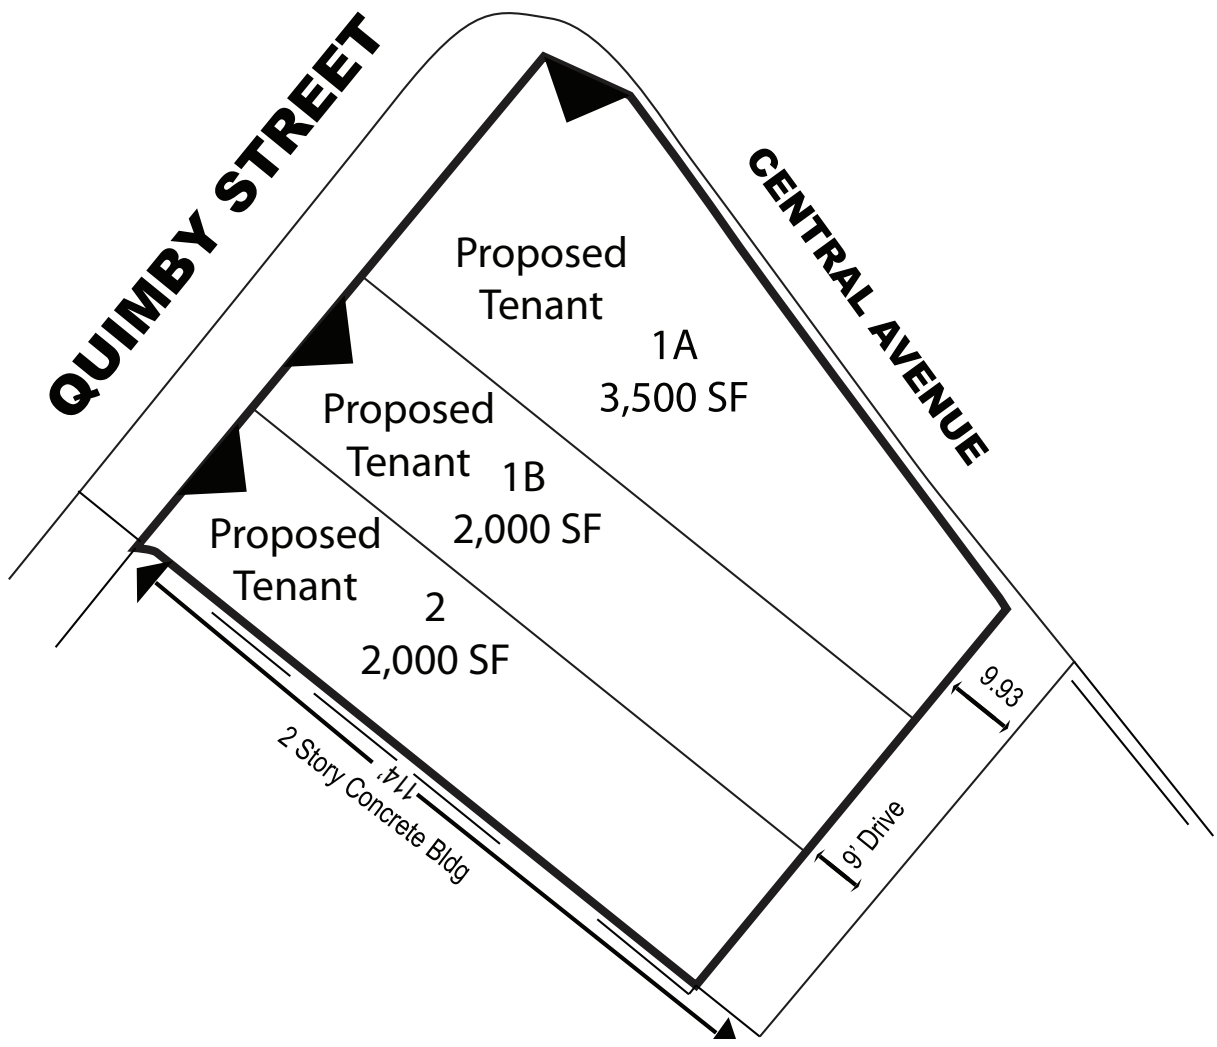

DEMOGRAPHICS

Radius	1 Mile	3 Mile	5 Mile
Population	16,180	103,604	339,798
Avg. HH Income	$191,112	$147,955	$122,495
Avg. Age	39	41	40