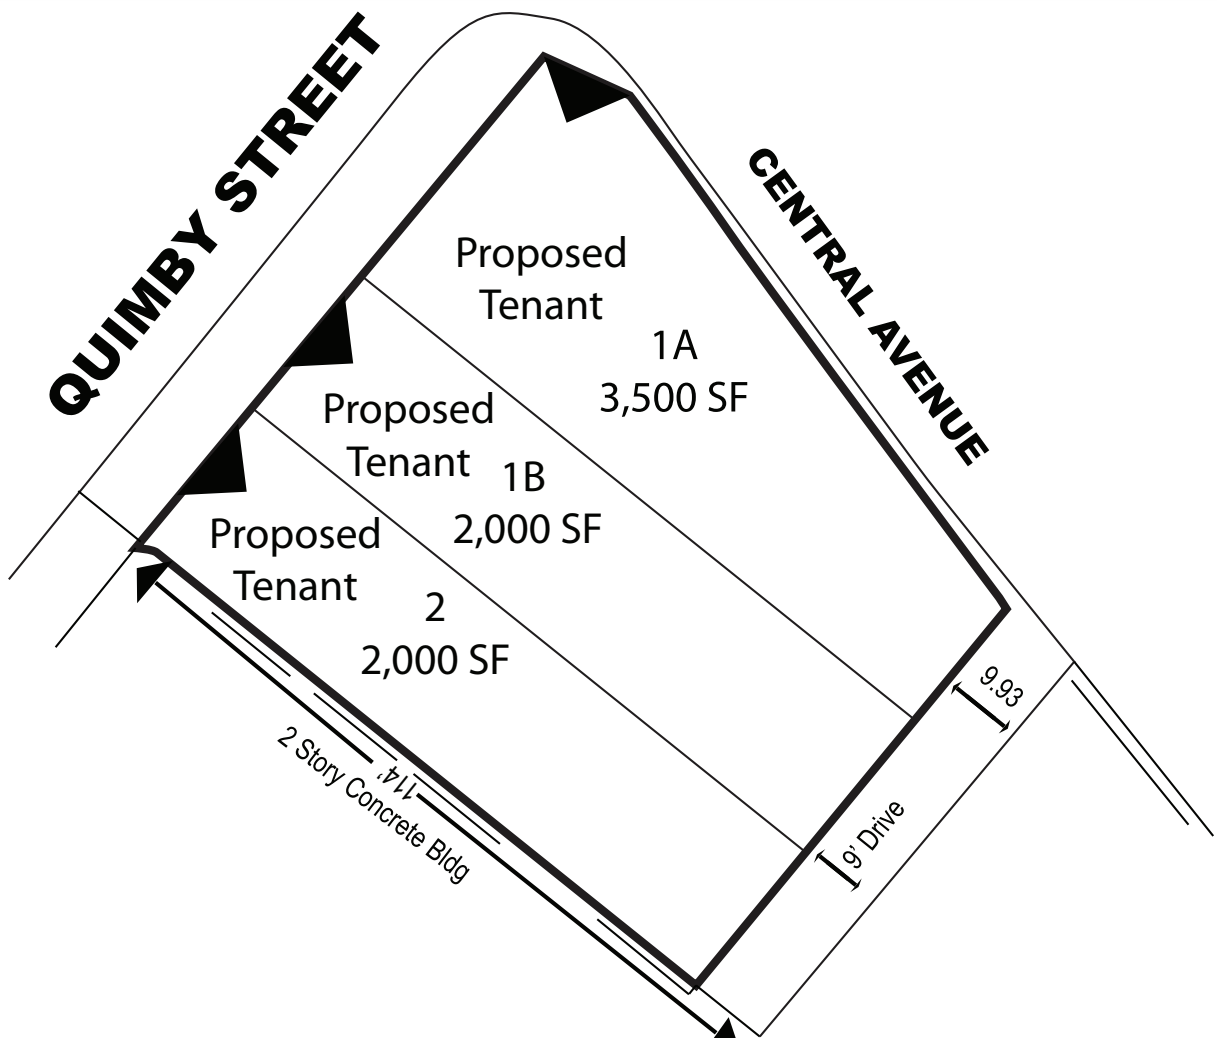

DEMOGRAPHICS

Radius	1 Mile	3 Mile	5 Mile
Population	16,180	103,604	339,798
Avg. HH Income	$191,112	$147,955	$122,495
Avg. Age	39	41	40