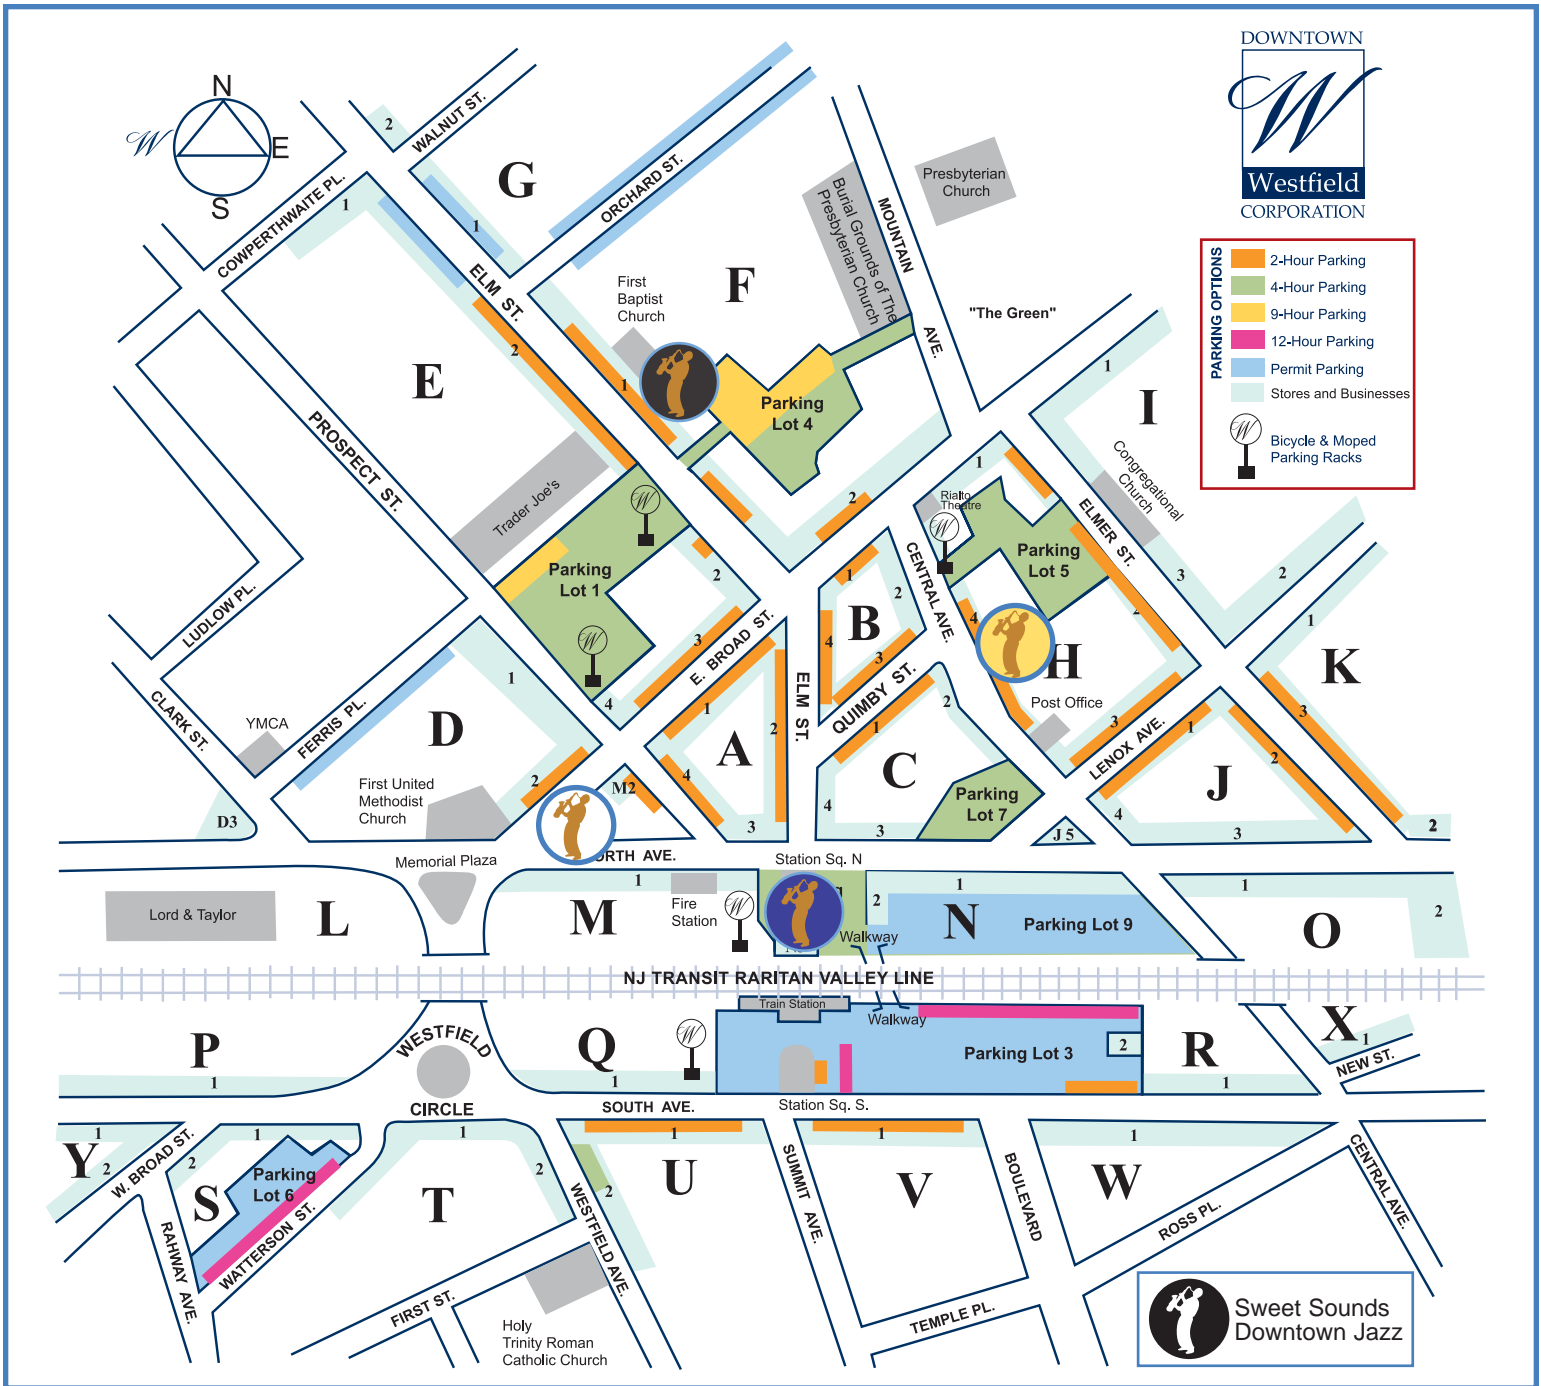

Enjoy the Jazz Festival and Visit Downtown Westfield's Many Retailers!

Shop Local • Dine Often

ANTIQUES

Betty Gallagher Antiques *
266 E. Broad St., 654-4222

Golden Bee
141A E. Broad St., 654-6824

House of Legacies
53 Elm St., 518-1700

**APPLIANCES/CELLULAR/
ELECTRONICS**

AT&T
200 Central Ave., 301-1590

The Eardly J. Petersen Company *
224 Elmer St., 232-5723

Elm Radio, TV & Major Appliances*
220 Elmer St., 233-0400

Verizon FIOS
241 North Ave. W., 317-6913

Verizon Wireless

109 North Ave. W. N1

Westfield Electronics
226 North Ave. W., 789-2220 C3

Williams-Sonoma
127 Central Ave., 301-0075 H4

ART/FRAMING/GALLERIES

Dave Rossi Photography & Framing *
104 Quimby St., 232-8300 B3

Evalyn Dunn's Gallery *
549 South Ave. W., 232-0412 S1

Galeria West Art & Framing
111 Quimby St., 301-9217 C1

Juxtapose Gallery *
58 Elm St., 232-3278 B4

BAKERIES

Bovella's Pastry Shoppe *
101 E. Broad St., 232-4149 E3

Crumbs Bake Shop
130 E. Broad St., 232-5527 A1

My Town Bakery
407 South Ave. W., 518-0606 U1

Tom and Jerry Tutti Baci Italian Bakery & Café
401 South Ave. W., 317-9200 U1

BEAUTY/COSMETICS

Anthony Michael Salon *
224 E. Broad St., 232-2329 B1

Blue Mercury
82 Elm St., 233-1100 B4

Douglas Cosmetics
127 Central Ave., 928-1122 H4

Face Forever, LLC

227 Elmer St., 732-715-7391 K3

Facial Reality
110 Quimby St., 928-1901 B1

Fancy Nails
331 W. Broad St., 654-9581 S2

Figaro's Hair Styling *
405 Westfield Ave., 232-8239 U2

Guillotine Salon & Spa
108 Central Ave., 654-8686 B2

Jerzey Cutz
229 South Ave. W., 654-4343 W1

Kiehl's Since 1851
132 E. Broad St., 389-1719 A1

Maria Candida's Hair Forum *
105 Prospect St., 233-3460 D1