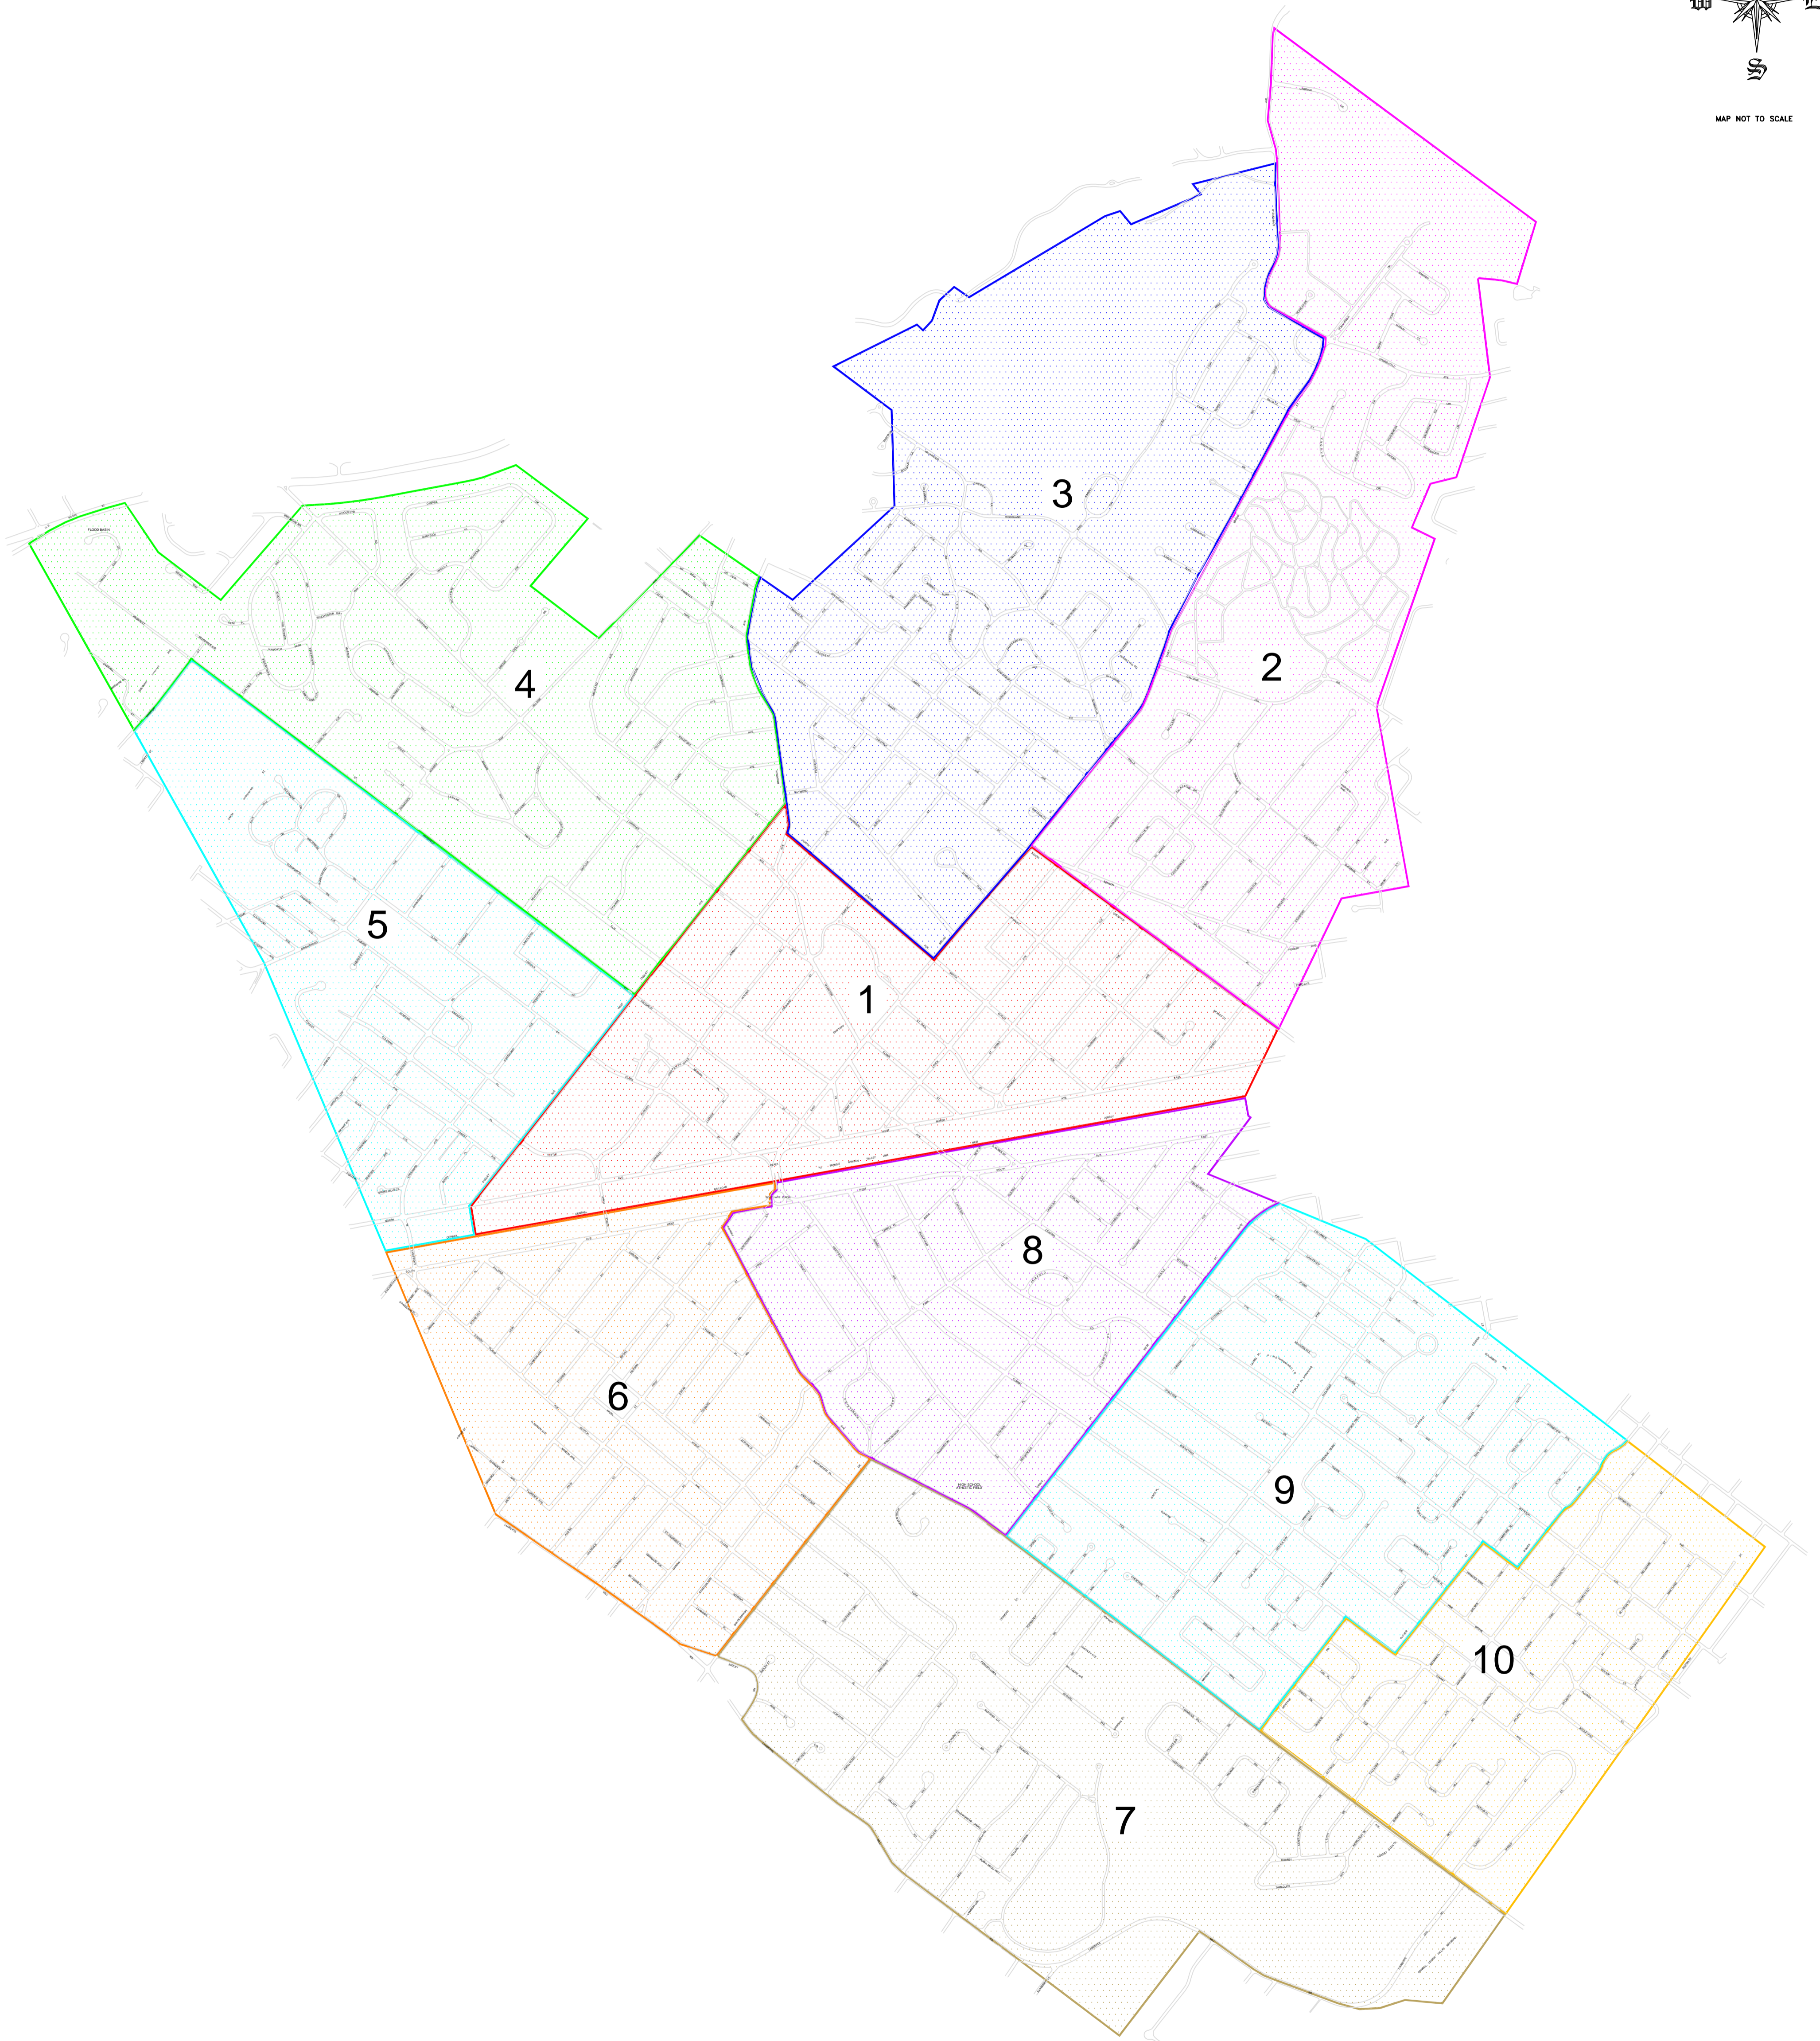

RECYCLING COLLECTION ZONES

NOVEMBER 19, 2020

MAP NOT TO SCALE

TOWN OF
WESTFIELD
Union County, New Jersey
Prepared by: Westfield Engineering Dept.